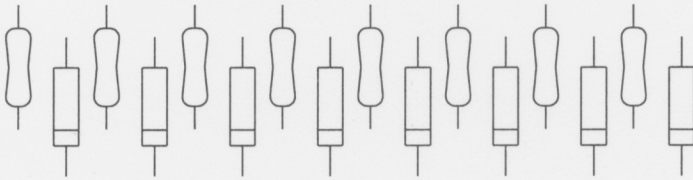

WIRING INFORMATION

406538 PNP INVERTER

NEGATIVE INPUTS

PNP INVERTER
406538

POSITIVE
OUTPUTS

NO
CONN.

POSITIVE
OUTPUTS

ORGAN
NEG.