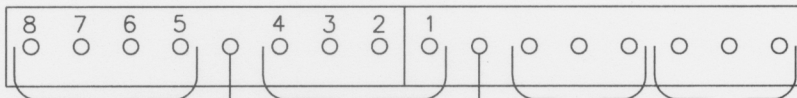

WIRING INFORMATION

406538 PNP INVERTER

NEGATIVE INPUTS

PNP INVERTER
406538

POSITIVE
OUTPUTS

NO
CONN.

POSITIVE
OUTPUTS

ORGAN
NEG.